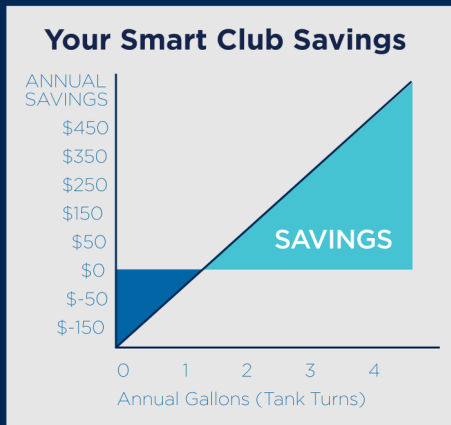

PROVIDING PROPANE SERVICES

FPUC.com/Propane

Smart Club at a Glance:

1 PRICE SECURITY

Pay the lowest price for your propane.

2 UNRIVALED CUSTOMER SERVICE

Just as you expect from Florida Public Utilities!

The Smart Club is designed for customers who use propane for hot water, fireplaces, generators and pool heaters.